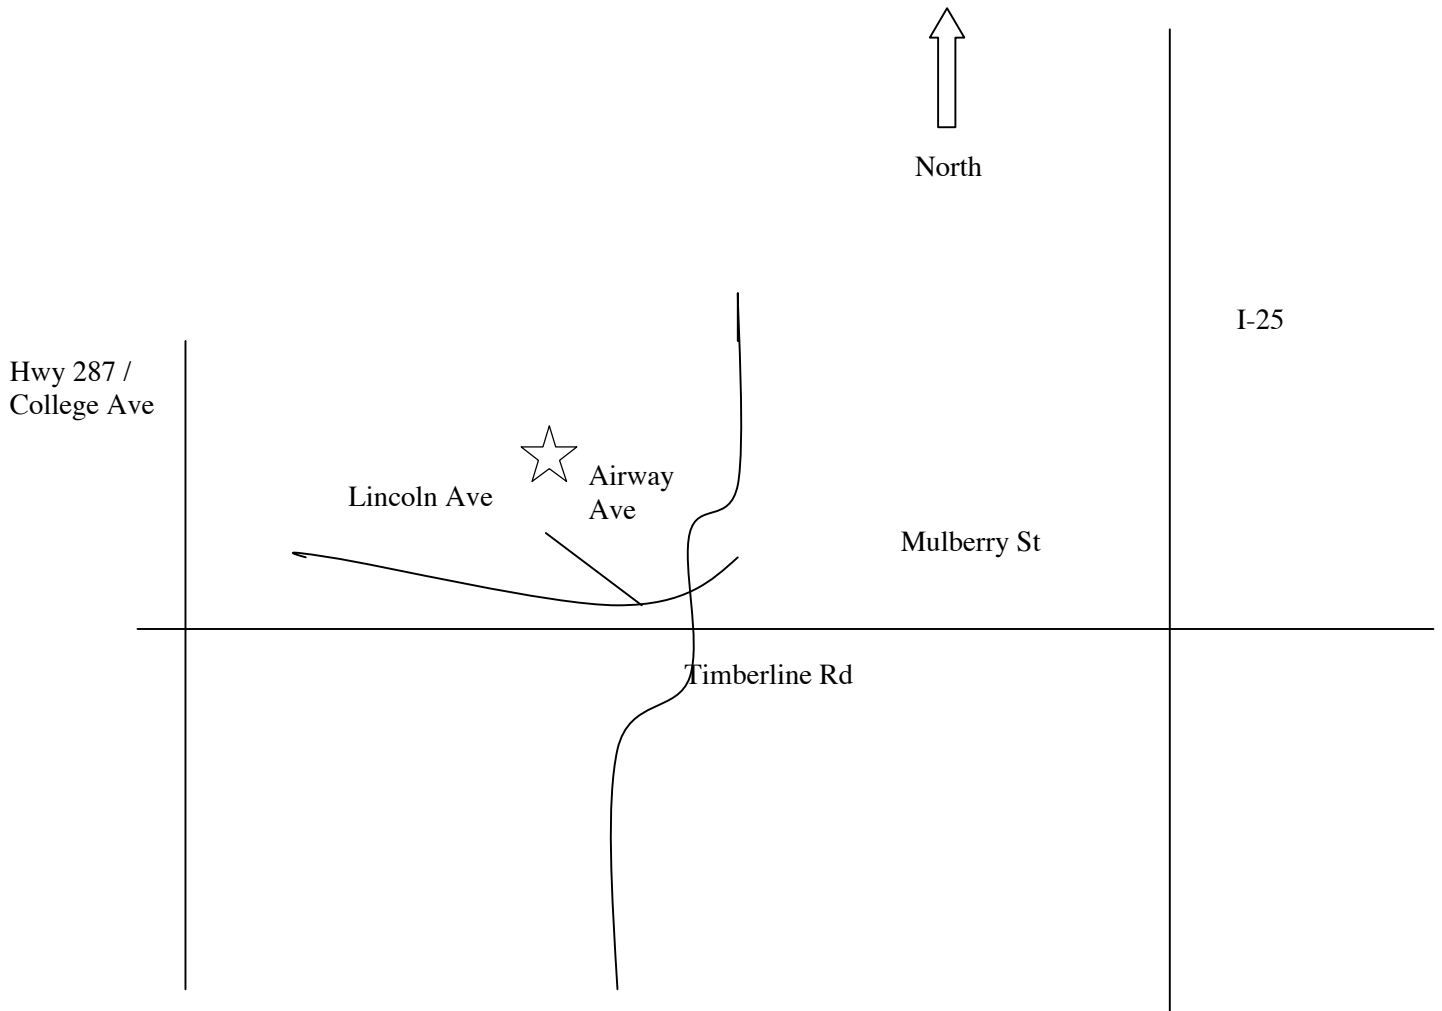

## Map to Mulberry Range

### Directions to the Mulberry Range in Fort Collins

Take I-25 to Exit 269B - Westbound Mulberry St  
Turn Right (North) on Timberline Rd  
Turn Left (West) on Lincoln Ave  
Turn Right (North) on Airway Ave

### Address to Mulberry Range in Fort Collins

2200 Airway Avenue  
Fort Collins, CO 80524